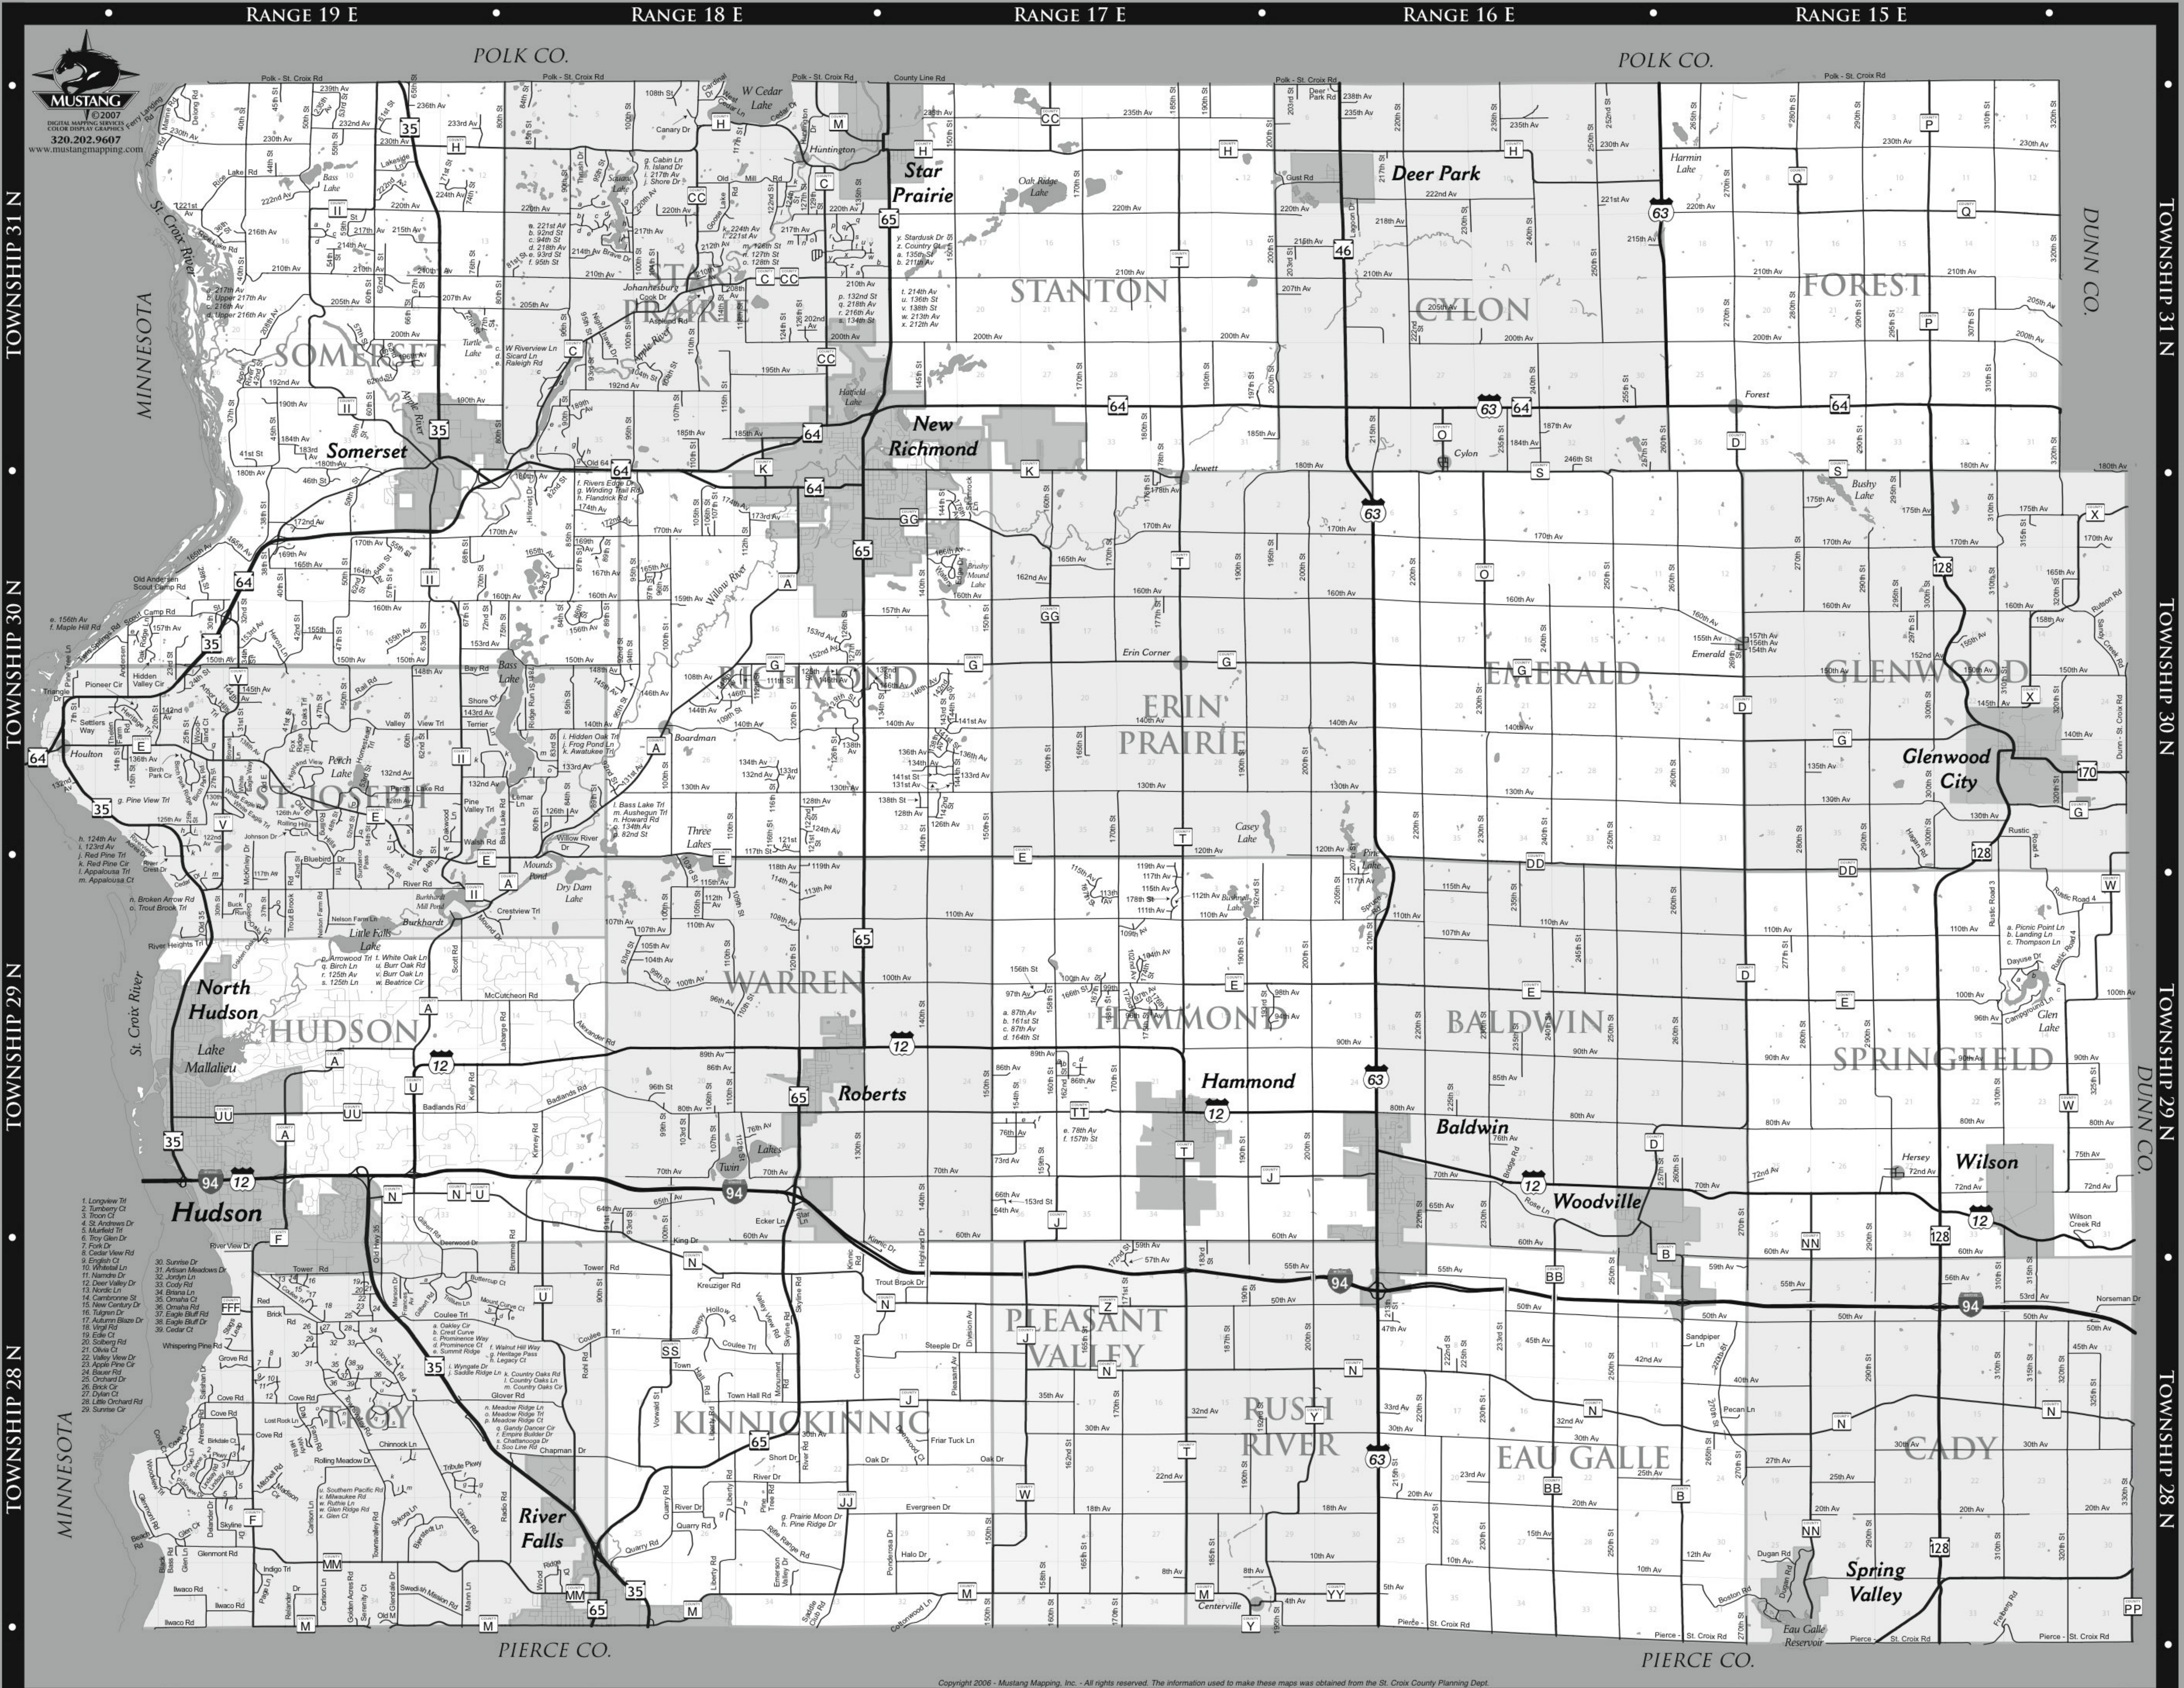

NEW RICHMOND AUTO SALVAGE
1-800-654-1495 • 715-246-6975
 24 Hr. Towing • Full Auto Repair • New & Used Parts
 We Pick Up Junk Cars For Free
 1770 105th St. • New Richmond, WI

Taxidermy
 1830 Webster St
 Hudson, WI 54016
 Quality - Affordable
 Expert Taxidermist
 20 Years of Experience
 "Your Mount in Our Reputation"
 North American Big Game
 International Big Game
 Fish • Rugs
(715) 386-6318

MUSTANG
Mustang Mapping is Revolutionizing One-Color Maps!
 You've seen them before... one-color maps that are poorly designed, unattractive, inaccurate and out-of-date.
 Most of these maps are made by marketing companies who are not trained in cartography. Our cartographers have over 10 years of experience creating county maps and atlases for use by emergency services. In other words - we know what we're doing.

- High-quality, useful & accurate maps
- Easy to read, convenient & easy to store
- Wide distribution throughout the county to advertisers & convenience stores
- Creative, appealing ad design
- Maps viewable online with your ad rotating on web page

FREE MAP
MUSTANG
2007 ST. CROIX COUNTY MAP
 DETAILED COUNTY HIGHWAY MAP
 CITY MAP OF HUDSON & SURROUNDING AREA