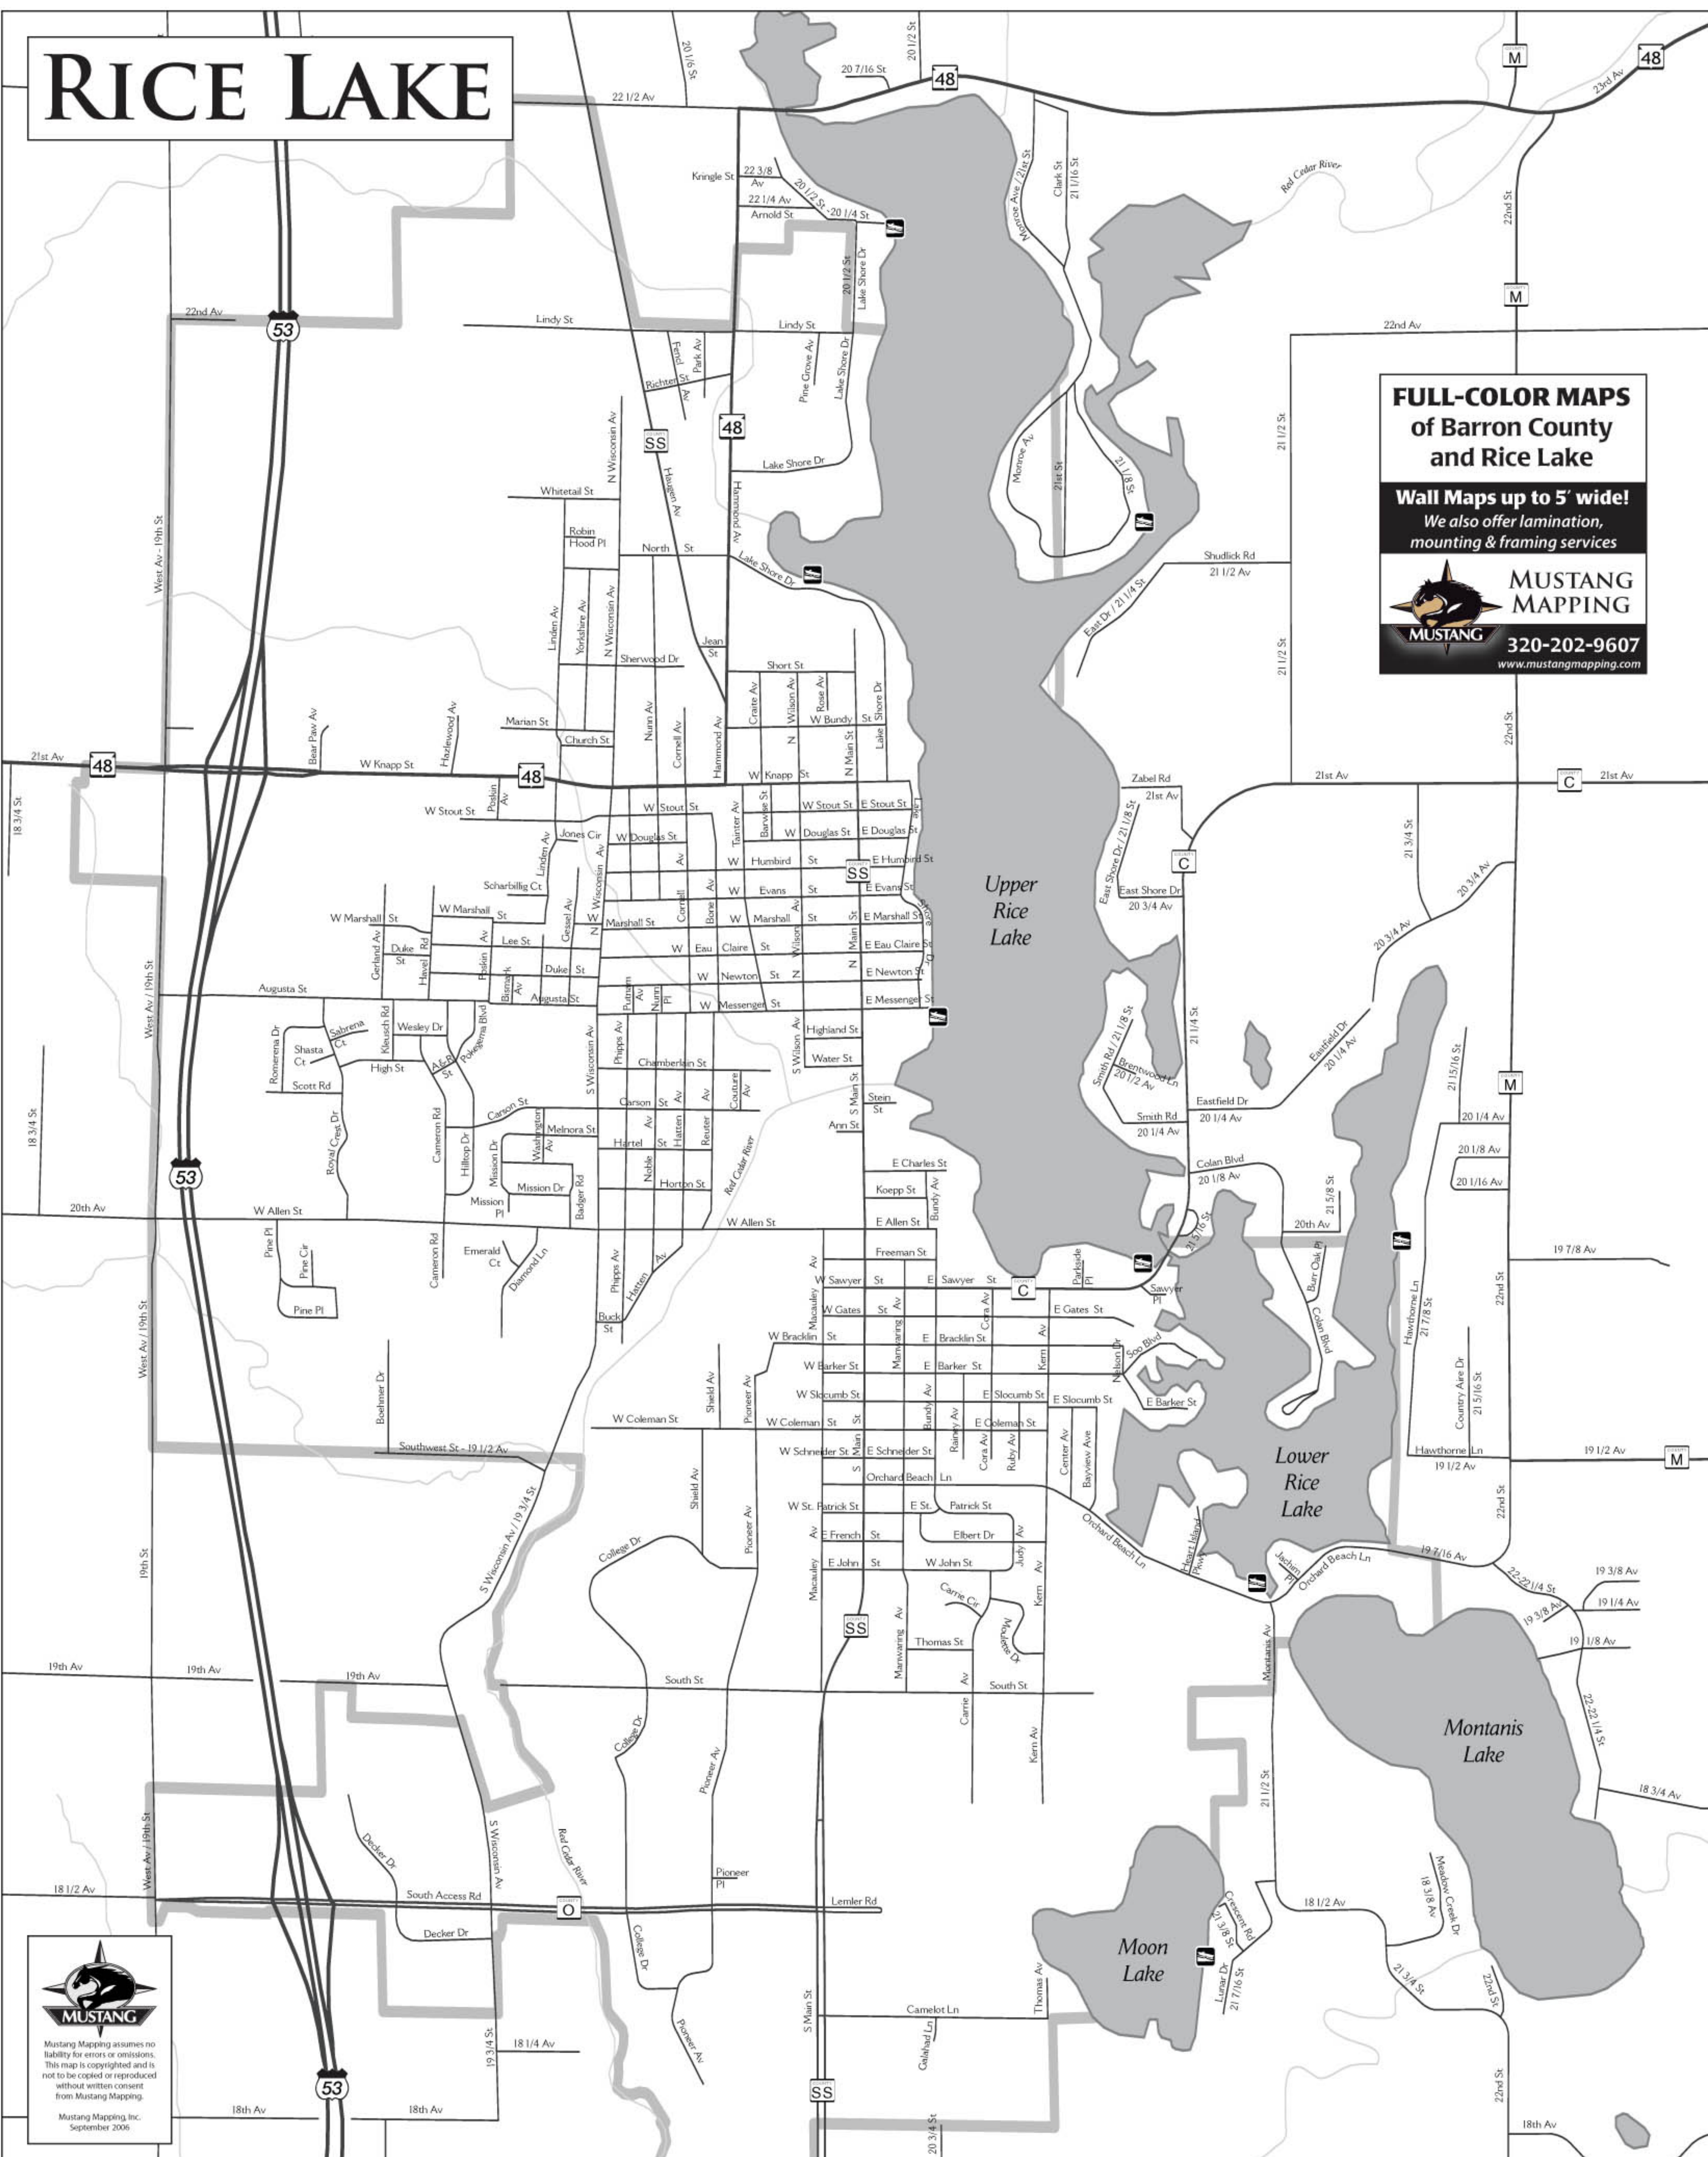

Strictly Stone
ELEGANT & RUSTIC CREATIONS
Indoor & Out
Free Estimates
Insured
Brian Avery
1101 Northland Dr
Spooner, WI
brianavery@centurytel.net
715-635-7303 cell: 715-416-0326

Gary's Roofing & Construction
INTERIOR & EXTERIOR REMODELING
ROOFING & SIDING
GARY PUG
OWNER
715-924-3422
715-828-5329 CELL

WHITETAIL RIDGE CAMPGROUND & BACKWOODS SALOON
Sarona, WI
Seasonal & Weekend Backwoods Saloon
Campsites Available Open All Year
Large Grassy Sites Full Bar
Water Electric Sewer Located on Snowmobile & ATV Trails
(715) 469-3309
Directions: Take Hwy 23 N to Sarona. Take "D" left 3 miles and turn left on Shallow Lake Road, go 2 miles.

TRANSPORT SERVICES UNLIMITED
Daily Freight Services to Western Wisconsin & Eastern Minnesota
Courier Service
Straight Truck/Tractor Trailer
280 Industrial Blvd, Shell Lake, WI 54871
(715) 468-7222 (800) 325-4237

BUDGET BARN Furniture
Furniture for your entire home!
DINING • MATTRESSES • SOFAS • LOVE SEATS
804 MAIN ST
CAMERON, WI
OPEN M-F 9-5
715-458-4779 SAT 9-4

THOM RUTHERFORD WELL DRILLING, INC.
TOP QUALITY ECONOMICAL WELL SYSTEM
CALL FOR OUR BEST PRICE GUARANTEE!!
2795 23 1/2 Street
Brill, WI
715-296-4018

FULL-COLOR MAPS of Barron County and Rice Lake
Wall Maps up to 5' wide!
We also offer lamination, mounting & framing services
MUSTANG MAPPING
320-202-9607
www.mustangmapping.com

B and B Bar & Grill
516 2nd Street
Downtown Chetek
715-924-3603
OPEN AT:
10 AM TUESDAY-SATURDAY
11 AM SUNDAY & MONDAY

HomeTown TITLE Co.
Title Insurance • Escrow & Closings • 1031 Tax-Deferred Exchanges
715-736-5050
Fax: 715-736-5051
821 South Main St. Rice Lake, WI 54888
Web: hometowntitleco.com

COLDWELL BANKER BRENZER, REALTORS
Office (715) 234-5318 ext. 2324
Mobile (715) 296-6215
Toll-free 1-800-494-9742
Theresa Hesebeck, ABR, e-PRO, SRES REALTOR
RealEstate@TheresaHesebeck.com
www.SellWithTheresa.com

LAUTERBACH CONSTRUCTION & EXCAVATING
NEW CONSTRUCTION • DECKS
ADDITIONS • VINYL SIDING
GARAGES • WINDOWS
REMODELING • EXCAVATION
LANDSCAPING
CHAD LAUTERBACH
(715) 835-3166 CELL: (715) 579-2847
FREE ESTIMATES

Moberg Electric Inc
Electric Motor & Air Compressor Sales & Service
Electric Motors
Baldor • WVE • Dayton • Doerr Air Compressors
Cast Air • Kaiser • Emglo • Puma • Eagle (On-Site Service Available)
Service/Repair/Parts for All Brands
(800) 234-7961 OR (715) 234-7961
HIGHWAY 53 SOUTH, RICE LAKE, WI

RightAway Rolloff LLC
For all your demolition needs!
Chad Arendt
Cell: 715-829-0773
1-800-596-1834
18210 50th Street
Bloomer, WI 54724

JACOBY BASEMENT WET?
Waterproofing & Concrete Flatwork
Basement Waterproofing & Repair
DRAIN TILE SPECIALISTS
CRACKED BASEMENT WALLS Bonded & SEALED & REPAIRED
MOLD RESTORATION
(715) 209-0961
FREE ESTIMATES
jacobycconcrete.com
(715) 209-0961
Bonded & Insured
Call for some of the area's Lowest Rates!
Driveways • Sidewalks • Patios
Steps • Basement Floors • Garage Floors
Stamped & Colored Concrete

PLATINUM REALTY SERVICES
OPEN 7 DAYS A WEEK
M-F 9AM-5PM
SAT-SUN 9AM-NOON
OUR AGENCY IS SMALL OUR SERVICE IS HUGE
Specializing in Waterfront Homes & Land, Cabins, Hunting Land, Residential Homes & Land, Commercial Property, Hobby Farms
1317 SECOND AVENUE
PO BOX 1287
CUMBERLAND, WI 54839
715-822-3500
platinumrealtyservices.com
www.platinumrealtyservices.com

McDonald CONSTRUCTION
ALL YOUR CONSTRUCTION NEEDS FROM START TO FINISH
RESIDENTIAL • COMMERCIAL
CARPENTRY • EXCAVATING
CONCRETE
715-537-5776

DISCOVER GOPHER POINT ESTATE CONDOMINIUMS!
A SECLUDED WOODLAND RETREAT ON PRAIRIE LAKE IN CHETEK, WI
www.gopherpoint.com
1-866-833-1273